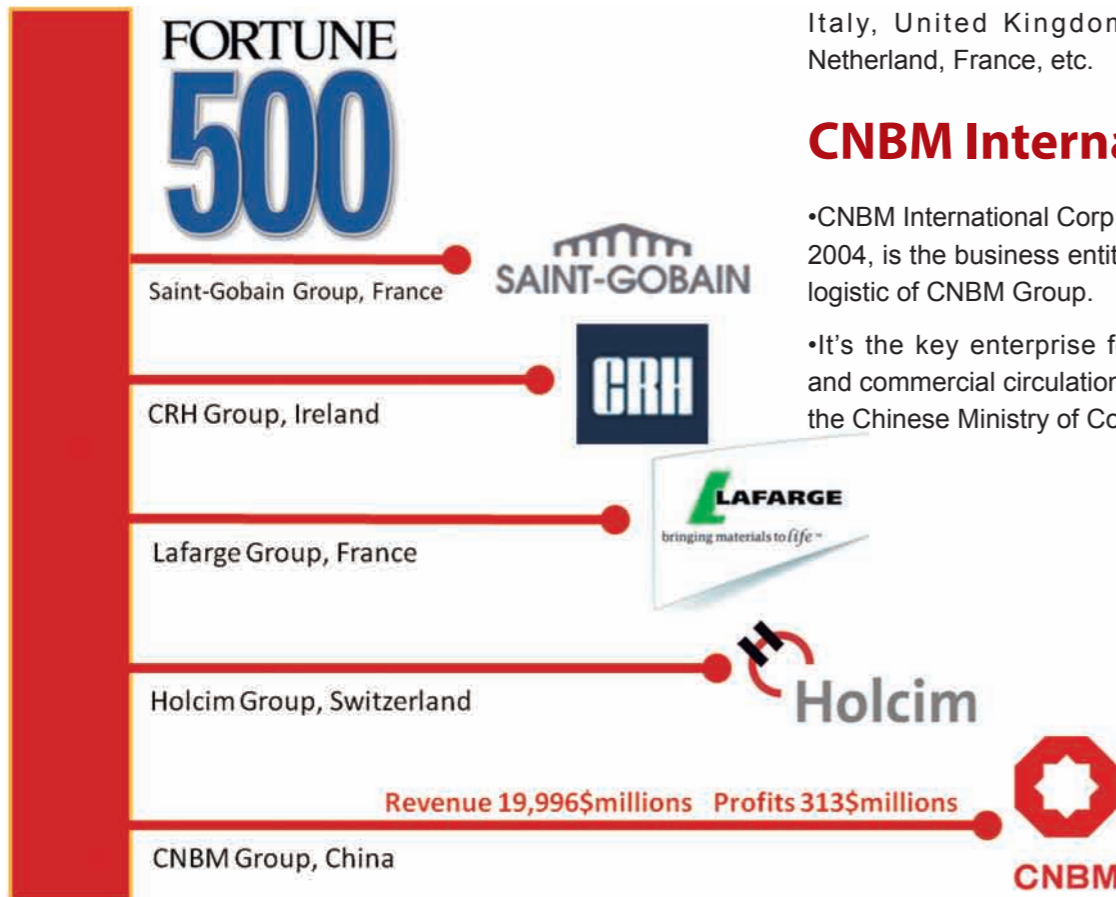

CMAX[®] WPC Brochure

Build your world with our materials

CNBM Group

China National Building Material Group Corporation (CNBM), is the largest building materials and equipment group in China. It consists of four business platforms, i.e. industry, technology, complete set of equipment, and trading & logistics.

- Established in 1984 with approval from the State Council
- A Central Enterprise under direct supervision of SASAC in 2003
- Over 100,000 employees
- 20 companies under direct management
- Among which 6 were listed companies, including 2 overseas listed.
- CNBM owns logistics parks and warehouses all over the world, including UAE, USA, Russia, India, Indonesia, Italy, United Kingdom, Germany, Netherland, France, etc.

CNBM International

- CNBM International Corp, established in 2004, is the business entity for trade and logistic of CNBM Group.
- It's the key enterprise for importation and commercial circulation, supported by the Chinese Ministry of Commerce.